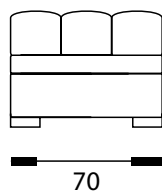

Pouf LAURIC

LAURPOUF70 / Cm 70 x 70 x 42 - Inch 27.5 x 27.5 x 16.5
LAURPOUF100 / Cm 100 x 100 x 42 - Inch 39.3 x 39.3 x 16.5
LAURPOUF120 / Cm 120 x 60 x 42 - Inch 47.2 x 23.6 x 16.5

Pouf Carré
Cm 70 x 70 - Inch 27.5 x 27.5