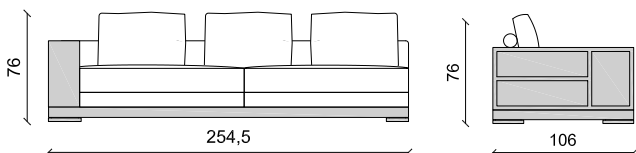

Canapé HADRIEN - pg 87

HAD M 177 / Cm 177 - Inch 69.7

HAD M 202 / Cm 202 - Inch 79.5

HAD M 216 / Cm 216 - Inch 85

HAD M 254

Canapé mono accoudoir avec traversin arrière sur coussins

Cm 254.5 x 106 x 76 - Inch 100.2 x 41.7 x 29.9