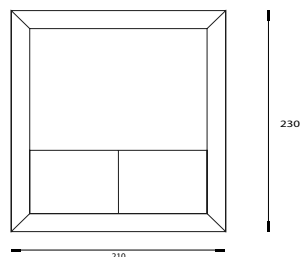

MIROIR TELEVISION - pg 138

TVMIRGM

Grand Meuble TV

Cm 220 x 220 x 44 - Inch 86.6 x 86.6 x 17.3