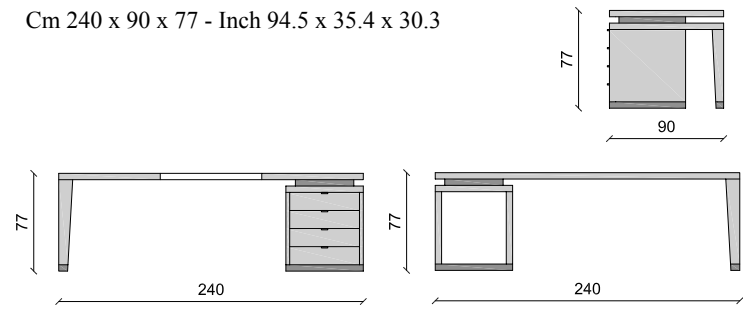

Bureau ANDREWS - pg 203

AND BUR 200 / Cm 200 - Inch 78.8
AND BUR 240

Bureau
Cm 240 x 90 x 77 - Inch 94.5 x 35.4 x 30.3