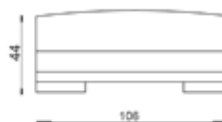

Pouf HADRIEN

HAD POUF

Pouf Carré

Cm 106 x 106 x 44 - Inch 41.7 x 41.7 x 17.3