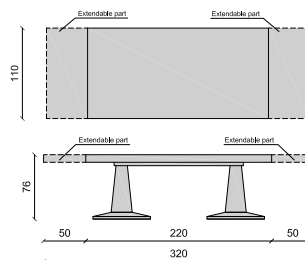

Table de repas extensible RIVIERA - pg 168

RIV TAB DBLE

Table de repas double base et plateau avec rallonges

Cm 220/320 x 110 x 77 - Inch 86.6/126 x 43 x 30