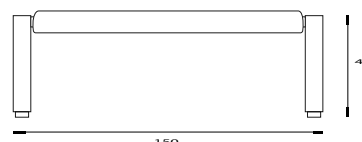

Banc KLEBER - pg 199

BAN KLE

Banc

Cm 150 x 45 x 46 - Inch 59 x 17.7 x 18.1