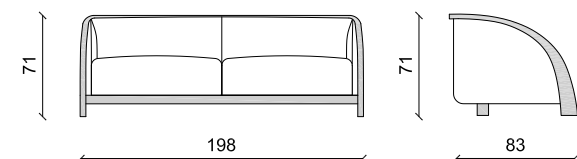

Canapé NORWAY - pg 128

NOR WAY
Canapé
Cm 198 x 83 x 71 - Inch 77.9 x 32.7 x 27.9